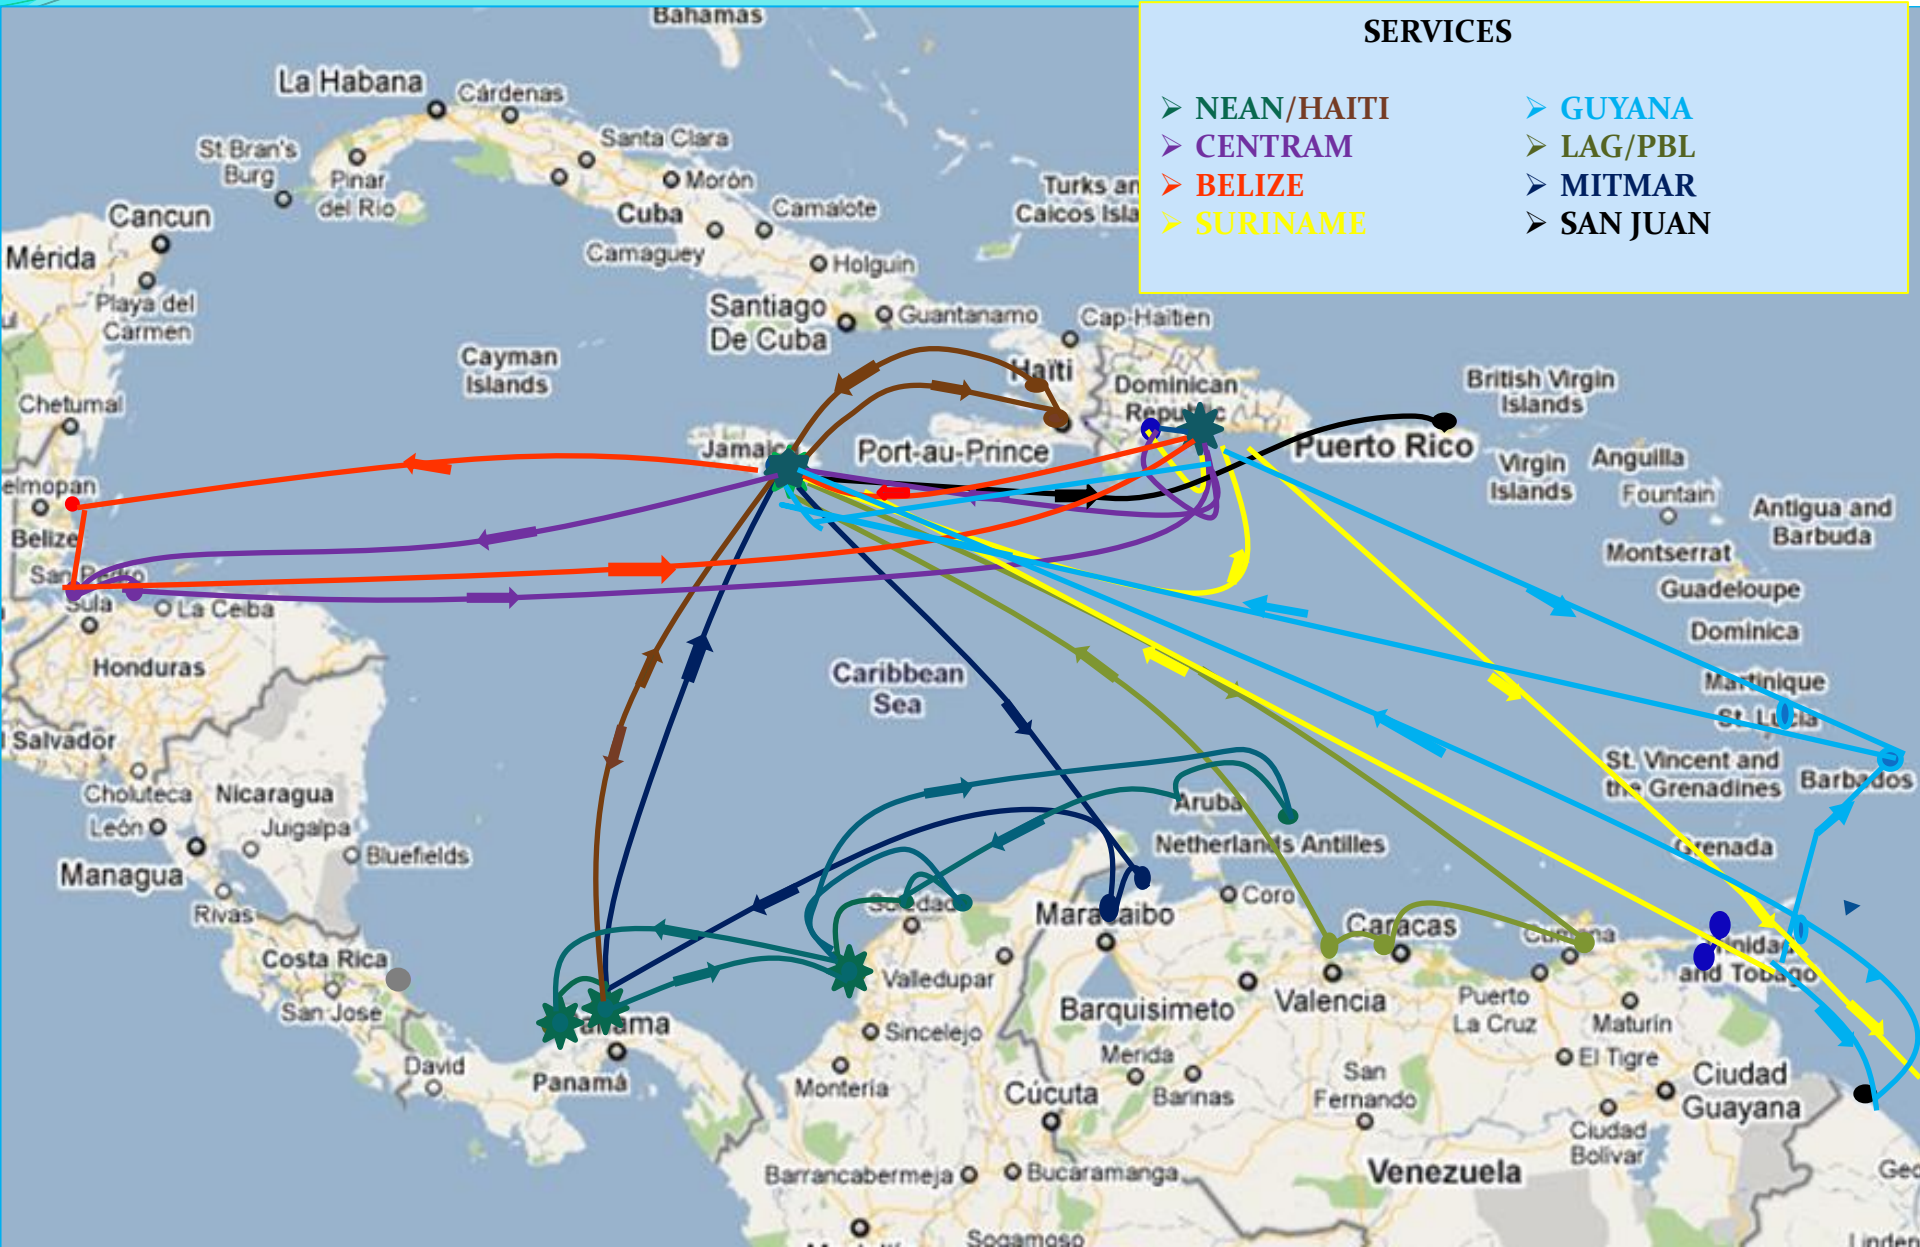

CFS SERVICE NETWORK

1. **SERVICES**
2. NEAN/HAITI
   - CENTRAM
   - BELIZE
   - SURINAME
   - GUYANA
   - LAG/PBL
   - MITMAR
   - SAN JUAN