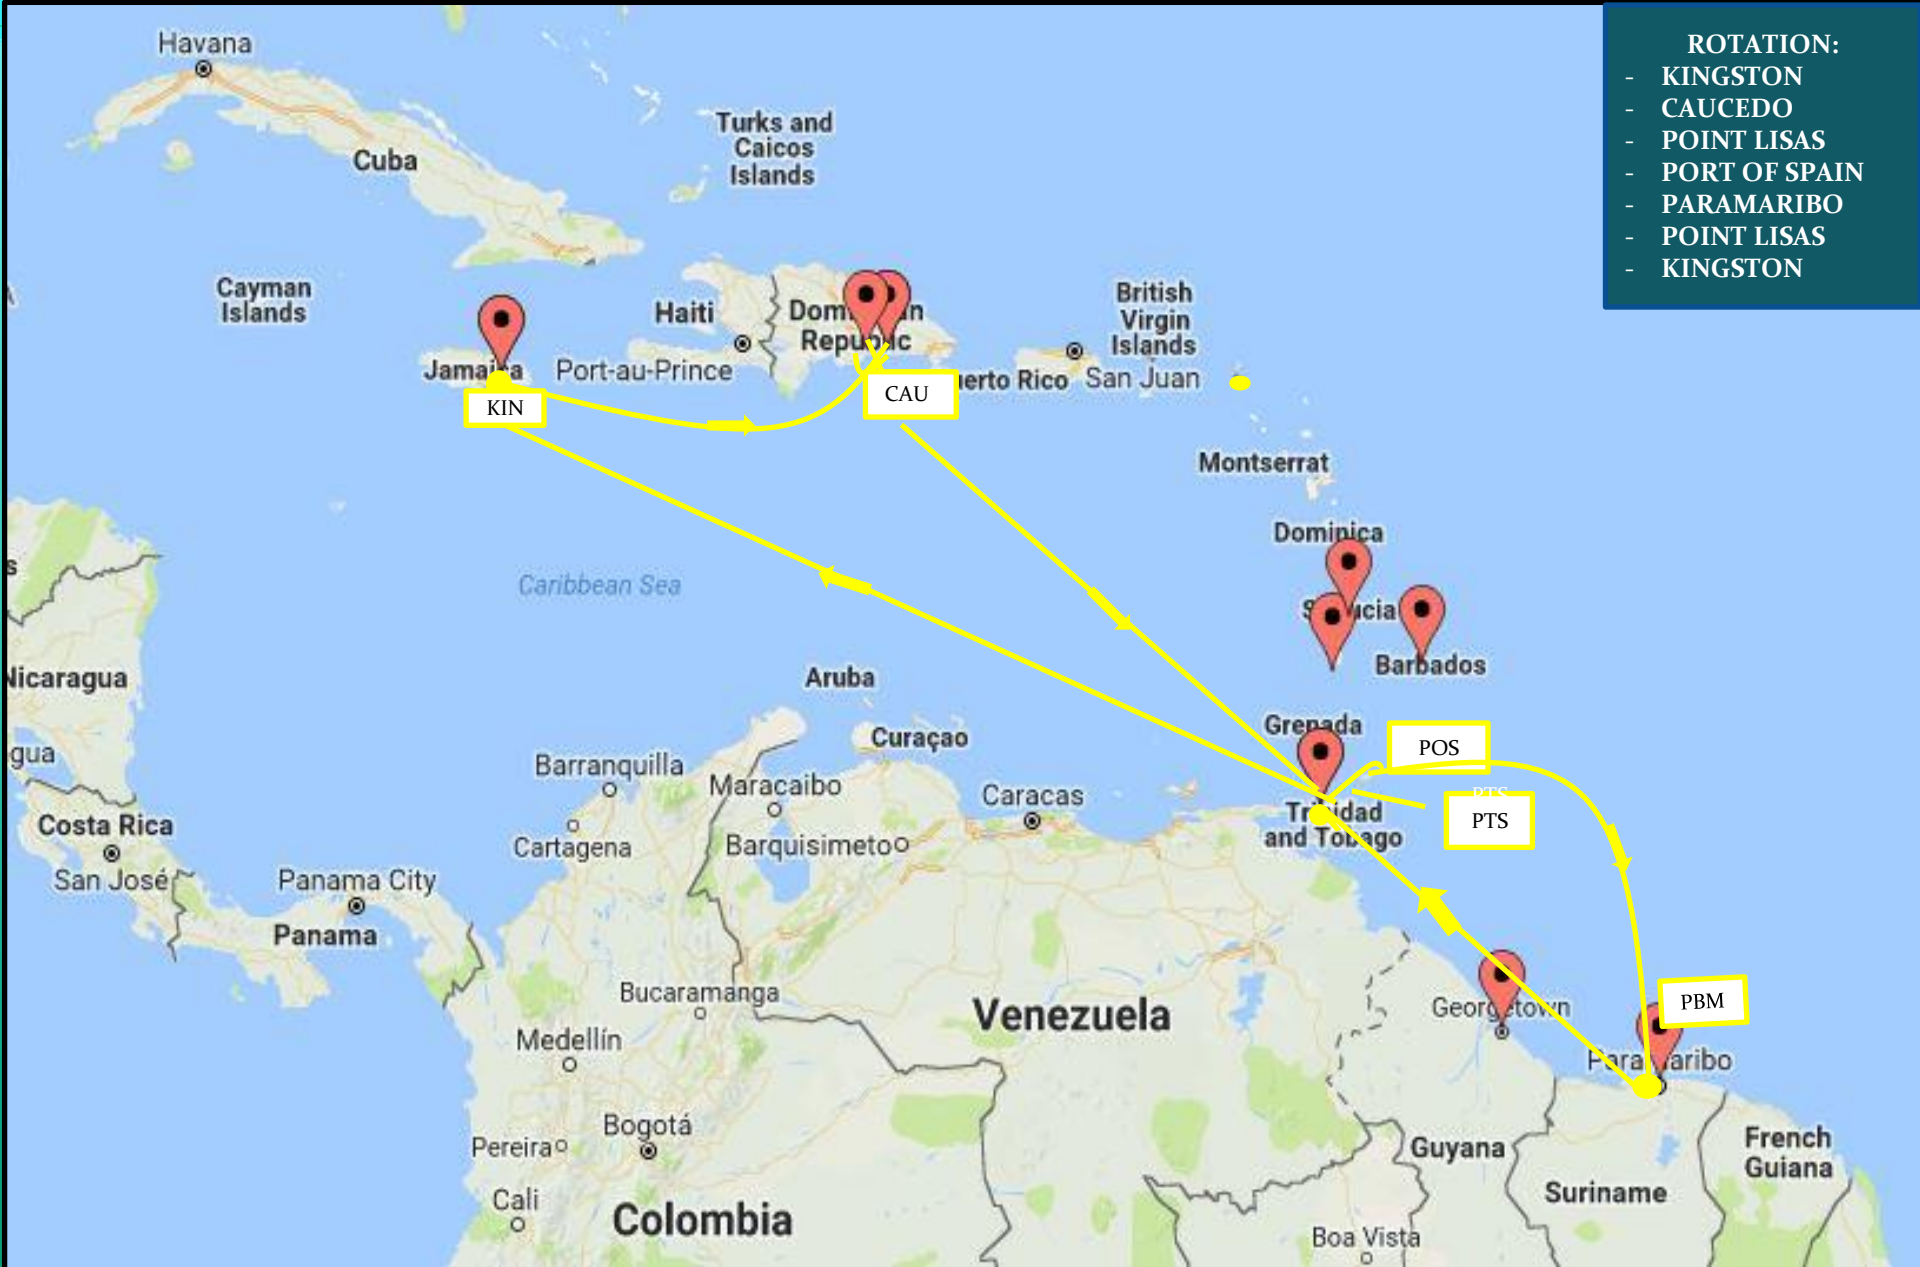

## ROTATION

- CAUCEDO
- KINGSTON
- BELIZE
- S. TOMAS DE CASTILLA
- CAUCEDO

# SURINAME SERVICE

- ROTATION:
- KINGSTON
  - CAUCEDO
  - POINT LISAS
  - PORT OF SPAIN
  - PARAMARIBO
  - POINT LISAS
  - KINGSTON

# GUYANA SERVICE

- ROTATION:**
- KINGSTON
  - CAUCEDO
  - HAINA
  - KINGSTOWN/CASTRIES
  - BRIDGETOWN
  - PORT OF SPAIN
  - POINT LISAS
  - GEORGETOWN
  - PORT OF SPAIN
  - BRIDGETOWN
  - KINGSTON

## ROTATION:

- KINGSTON
- EL GUAMACHE/ GUANTA
- LA GUAIRA/PUERTO CABELLO
- KINGSTON