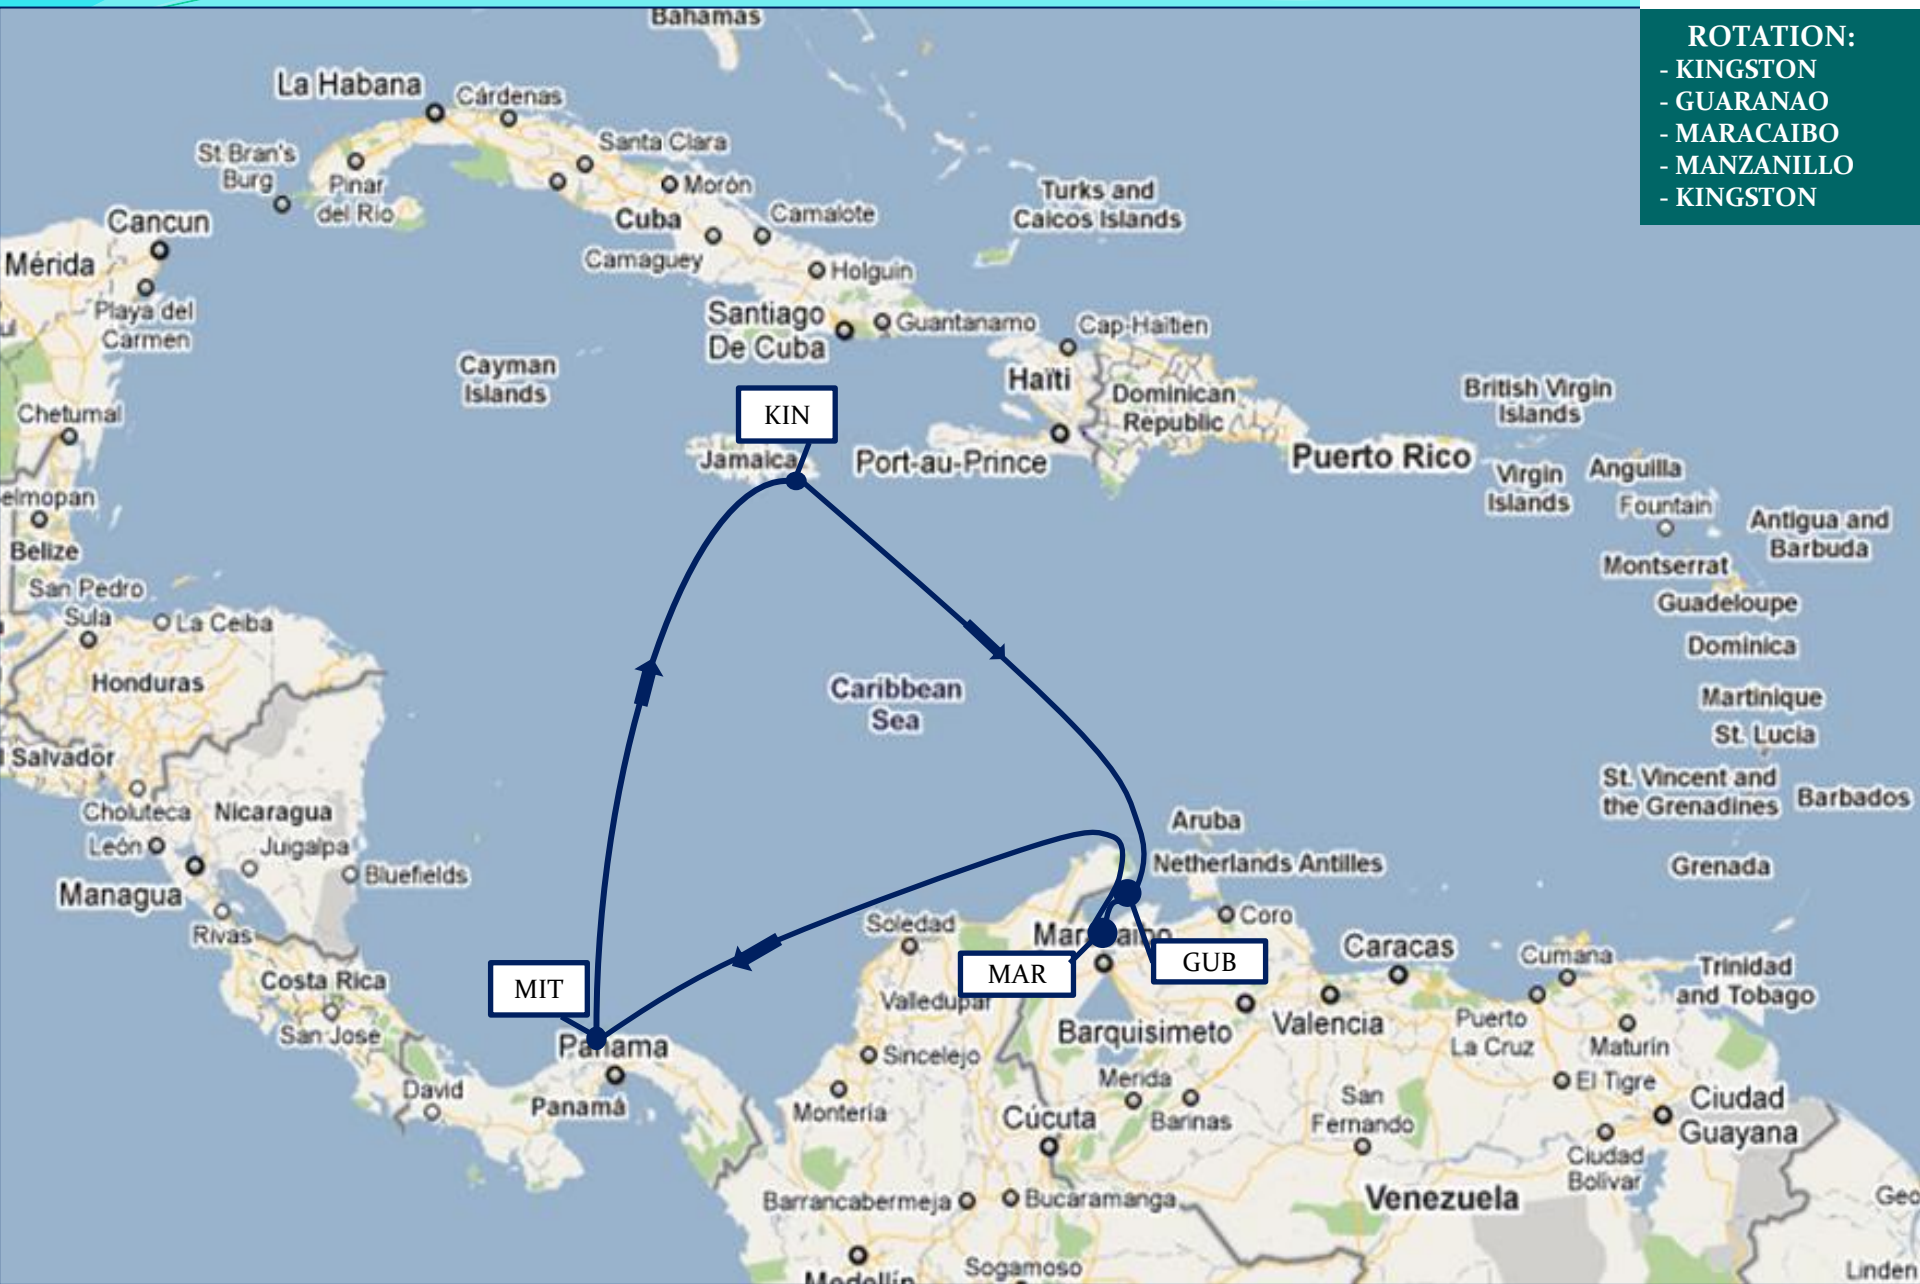

# SURINAME SERVICE

- ROTATION:
- KINGSTON
  - CAUCEDO
  - POINT LISAS
  - PORT OF SPAIN
  - PARAMARIBO
  - POINT LISAS
  - KINGSTON

# GUYANA SERVICE

- ROTATION:**
- KINGSTON
  - CAUCEDO
  - HAINA
  - KINGSTOWN/CASTRIES
  - BRIDGETOWN
  - PORT OF SPAIN
  - POINT LISAS
  - GEORGETOWN
  - PORT OF SPAIN
  - BRIDGETOWN
  - KINGSTON

## ROTATION:

- KINGSTON
- EL GUAMACHE/ GUANTA
- LA GUAIRA/PUERTO CABELLO
- KINGSTON

# SAN JUAN SERVICE

ROTATION:

- KINGSTON
- SAN JUAN
- KINGSTON