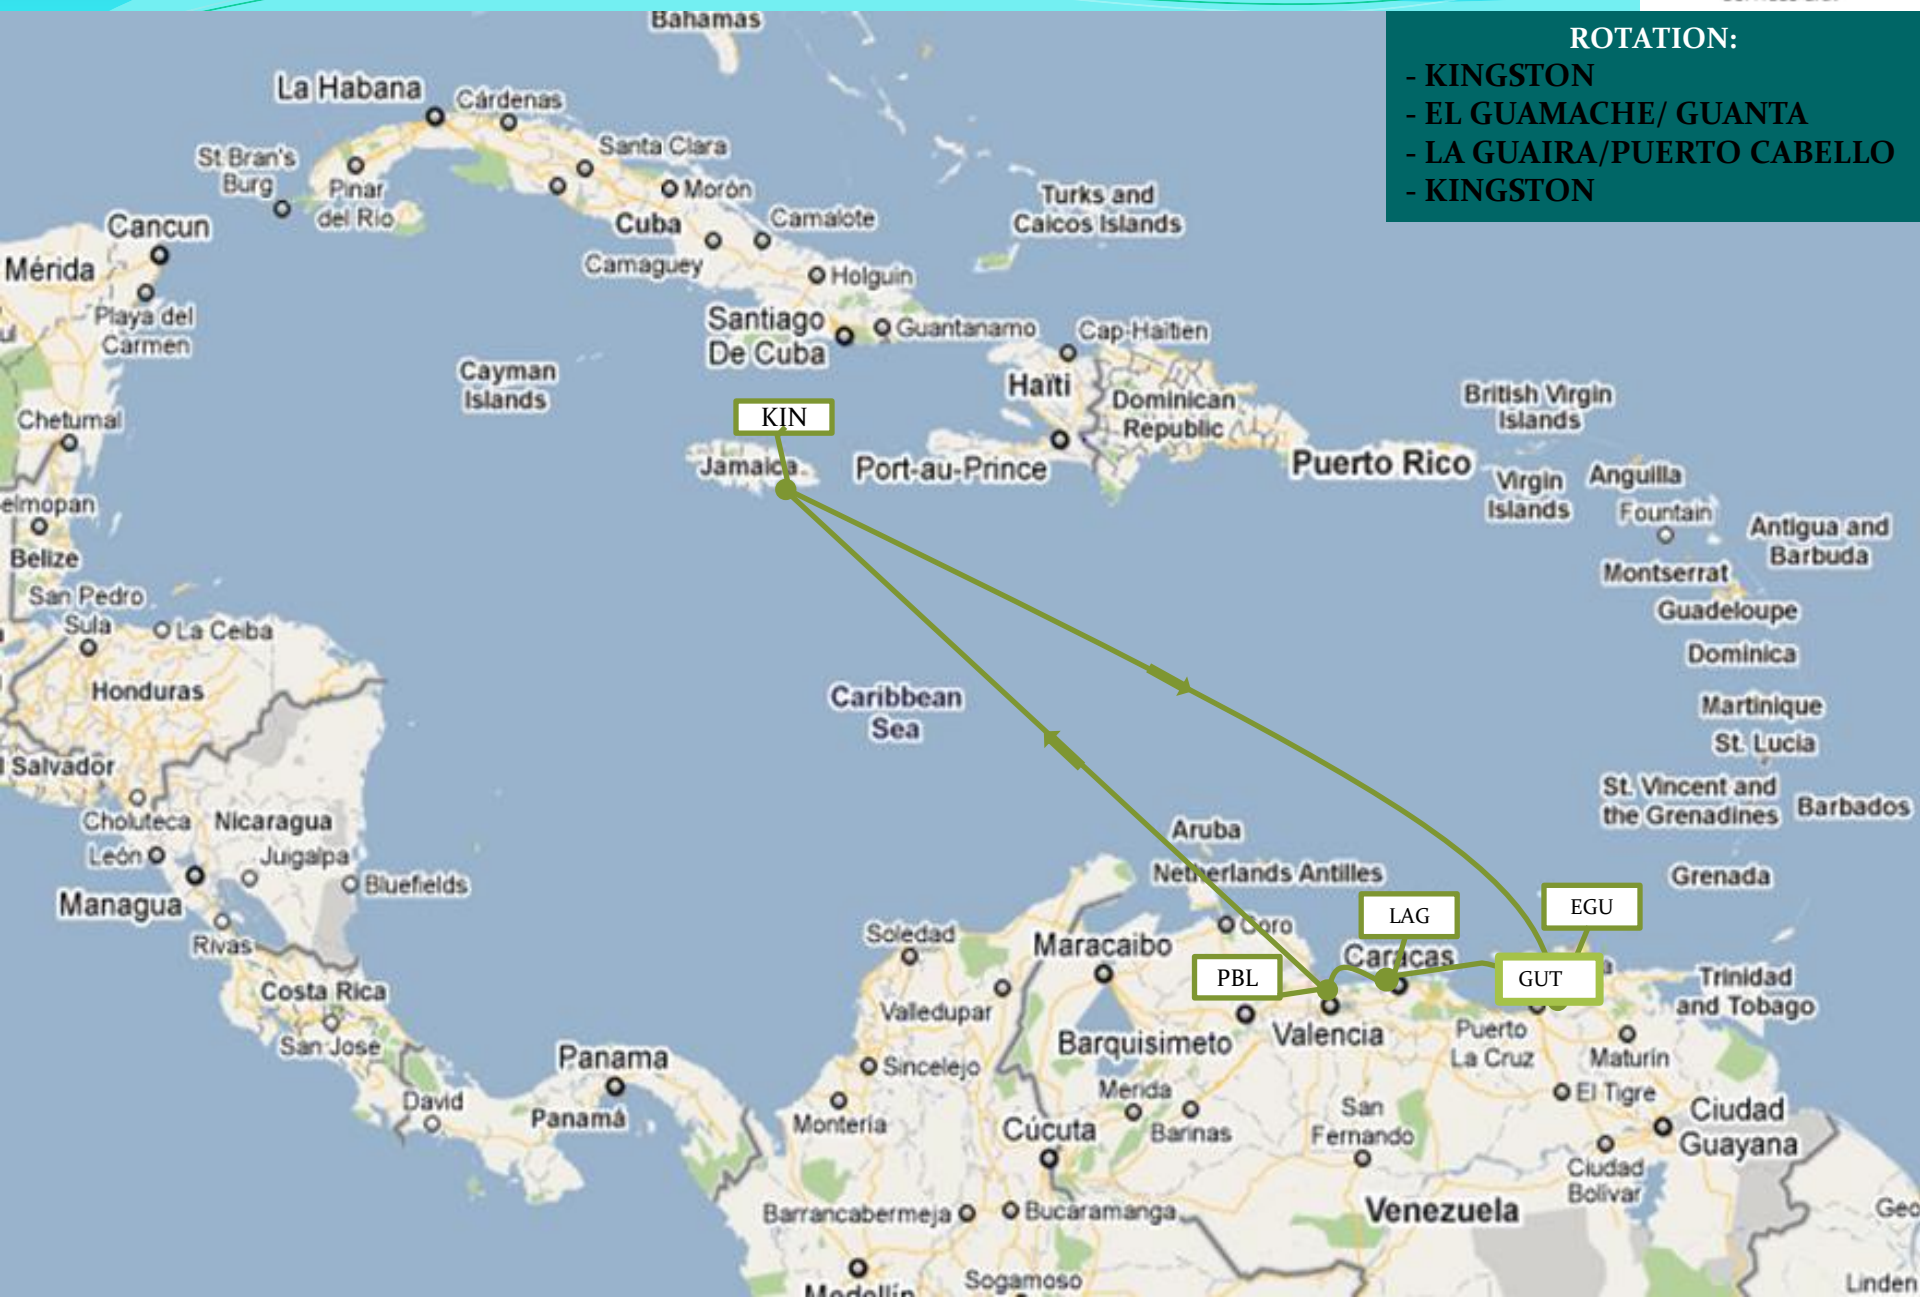

## ROTATION:

- CAUCEDO
- HAINA
- CAUCEDO
- KINGSTON
- SANTO TOMAS DE CASTILLA
- PUERTO CORTES
- CAUCEDO

# SURINAME SERVICE

- ROTATION:
- KINGSTON
  - CAUCEDO
  - POINT LISAS
  - PORT OF SPAIN
  - PARAMARIBO
  - POINT LISAS
  - KINGSTON

# GUYANA SERVICE

- ROTATION:**
- KINGSTON
  - CAUCEDO
  - HAINA
  - KINGSTOWN/CASTRIES
  - BRIDGETOWN
  - PORT OF SPAIN
  - POINT LISAS
  - GEORGETOWN
  - PORT OF SPAIN
  - BRIDGETOWN
  - KINGSTON

## ROTATION:

- KINGSTON
- EL GUAMACHE/ GUANTA
- LA GUAIRA/PUERTO CABELLO
- KINGSTON